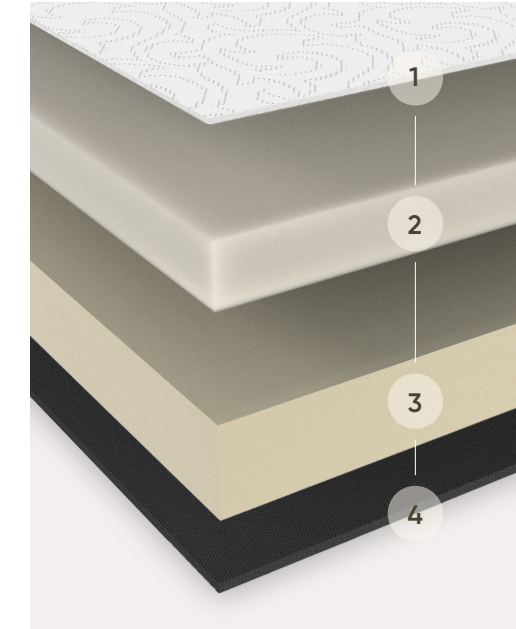

CELL SURFACE INFUSION

Each cell in the foam is layered with an infusion of carbon fiber that strengthens structural integrity from its very core.

PERFORMS LIKE HIGH-DENSITY

The ultralight foam performs identical to a denser style without the burden of additional bulk while offering uncompromising support in deep compression zones.

1 Premium Soft Quilted Cover

Infused with cooling technology and cooling yarn to provide a refreshing cool-to-the-touch embrace.

2 Cooling Gel

TRIPLE ACTION COOLING

Each of the layers from the cool-touch ticking to the copper-infused gel top, and the temperature-conductive base, harmoniously combine to create a remarkable cooling sensation.

COPPER BEAD TECHNOLOGY

Both gel layers are enhanced with heat-reactive copper beads that draw warmth away from the body and guide it into its conductive matrix, to ensure a cooler experience.

COOLING COMFORT RELIEF

Embrace the benefits of space-cradling comfort that relieves the body of tension and leaves you refreshed and rejuvenated.

4 Base Platform

TEMPUR-PEDIC®

Experience the epitome of personalized comfort as the mattress seamlessly conforms to the contours of your body, effortlessly vanishing any discomfort caused by pressure points.