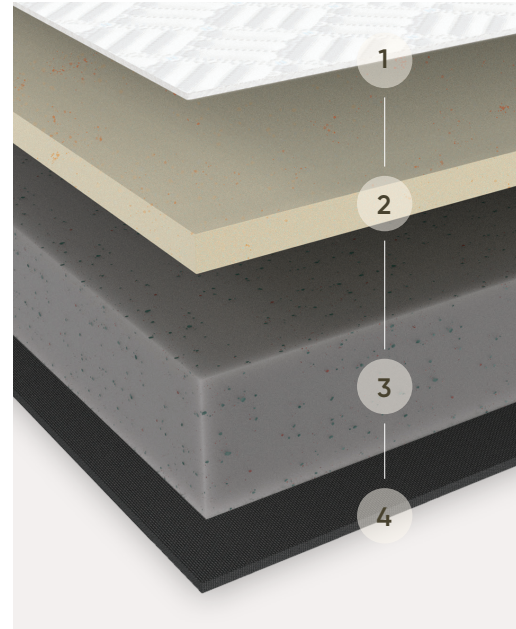

COOLING GEL

The revitalized Cooling Gel offered in the V9 provides a refreshing wave of coolness at the very first touch. The secret lies in three layers of cooling action, where coolness and comfort intertwine effortlessly.

1 Premium Soft Quilted Cover

Infused with cooling technology and cooling yarn to provide a refreshing cool-to-the-touch embrace.

2 Cooling Gel

TRIPLE ACTION COOLING

Each of the layers from the cool-touch ticking to the copper-infused gel top, and the temperature-conductive base, harmoniously combine to create a remarkable cooling sensation.

COPPER BEAD TECHNOLOGY

Both gel layers are enhanced with heat-reactive copper beads that draw warmth away from the body and guide it into its conductive matrix, to ensure a cooler experience.

COOLING COMFORT RELIEF

Embrace the benefits of space-cradling comfort that relieves the body of tension and leaves you refreshed and rejuvenated.

4 Base Platform